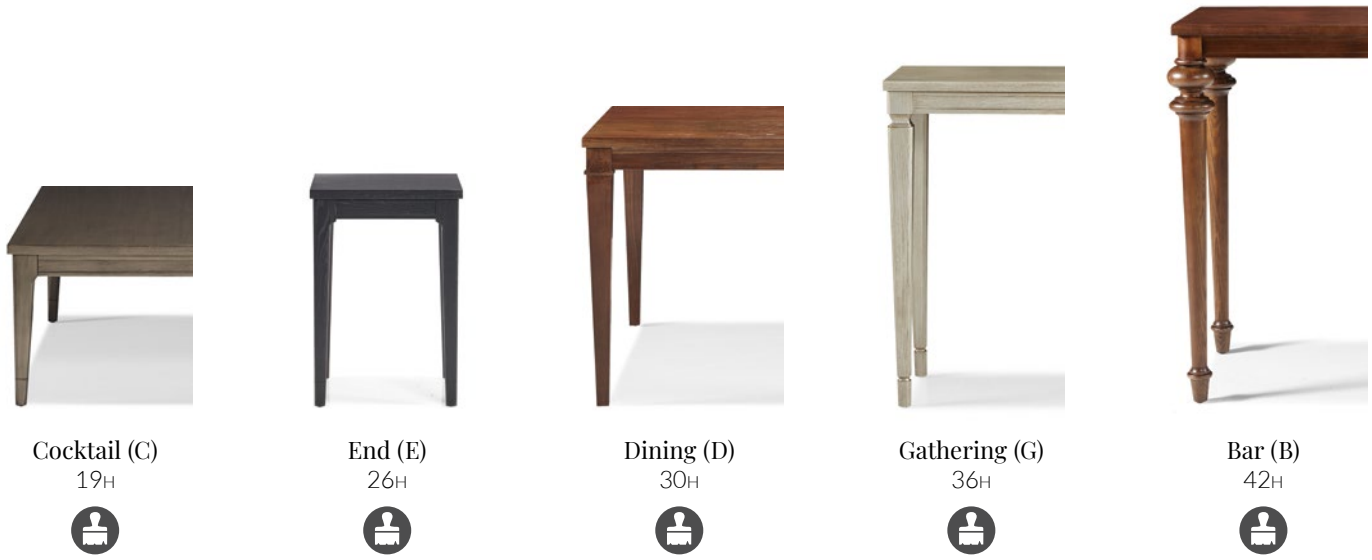

Wasabi

View Eye Candy options online

HICKORY WHITE
Custom Elements

Custom Table Program

Design your perfect cocktail, end, dining, gathering, or bar table in ash solids and veneers. Choose your table style, leg design, size, and wood finish. Each piece is expertly hand crafted and finished in Hickory, North Carolina.

Experience the craftsmanship of Hickory White, tailored just for you!

View Custom Table
Program online

Custom Table Program

HICKORY WHITE
Custom Elements

SAMPLE CONFIGURATIONS

Create your own cocktail, end, dining, gathering or bar table in ash solids and veneers. Select your table style, table leg design, size, and wood finish. Every item is built and finished in Hickory, North Carolina. Put the power of Hickory White to work for you!

1 SELECT YOUR TABLE STYLE

2 SELECT YOUR LEG DESIGN

3 SELECT SIZE

Length determines grain direction.
Cocktail (C) and End (E) Tables: 1-inch increments from 18 – 48 Width x 18 – 72 Length
Bar (B), Dining (D), and Gathering (G) Tables: 1-inch increments from 18 – 48 Width x 18 – 96 Length